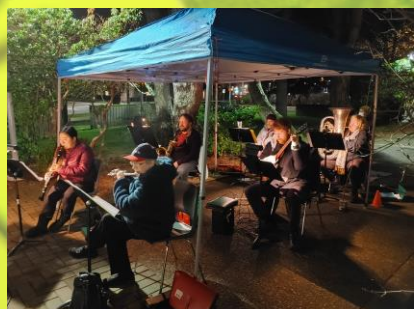

PHOTOS FROM THE JAN 28th NIGHT REHEARSAL WITH THE MOODSWING ORCHESTRA

DONATE TO FRIENDS OF MUSIC SOCIETY USING OUR VIRTUAL DONATION BOX:

Just point your cell phone at the QR Code to be connected to our donation page at CanadaHelps. FOM Music Society gratefully acknowledges the support of the Province of British Columbia, The Victoria Foundation Mary Elizabeth Hemeon Memorial Fund, Anonymous Donors, and all of our many friends.